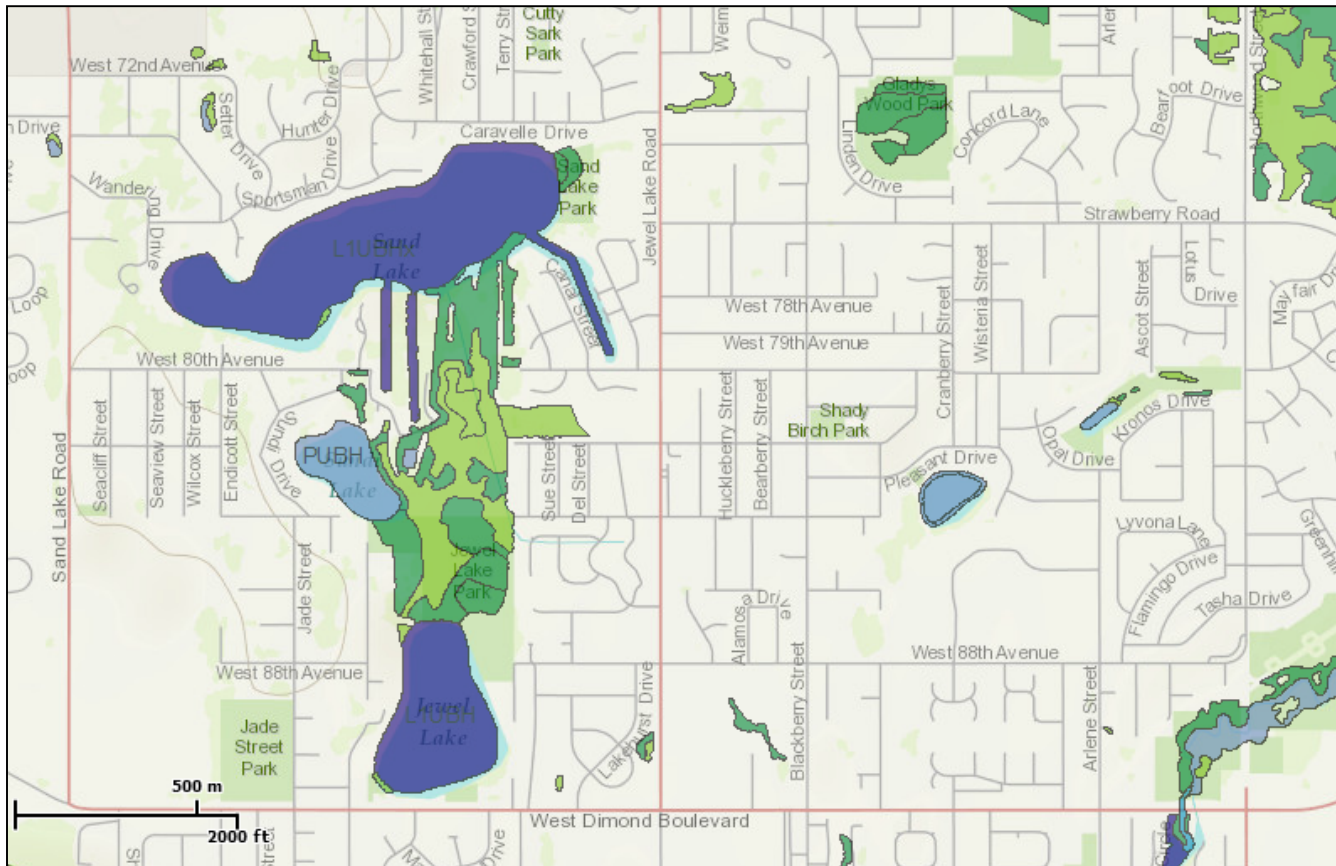

# U.S. Fish and Wildlife Service National Wetlands Inventory

NWI w/Streets

Sep 19, 2012

## Wetlands

- Freshwater Emergent
- Freshwater Forested/Shrub
- Estuarine and Marine Deepwater
- Estuarine and Marine
- Freshwater Pond
- Lake
- Riverine
- Other

This map is for general reference only. The US Fish and Wildlife Service is not responsible for the accuracy or currentness of the base data shown on this map. All wetlands related data should be used in accordance with the layer metadata found on the Wetlands Mapper web site.